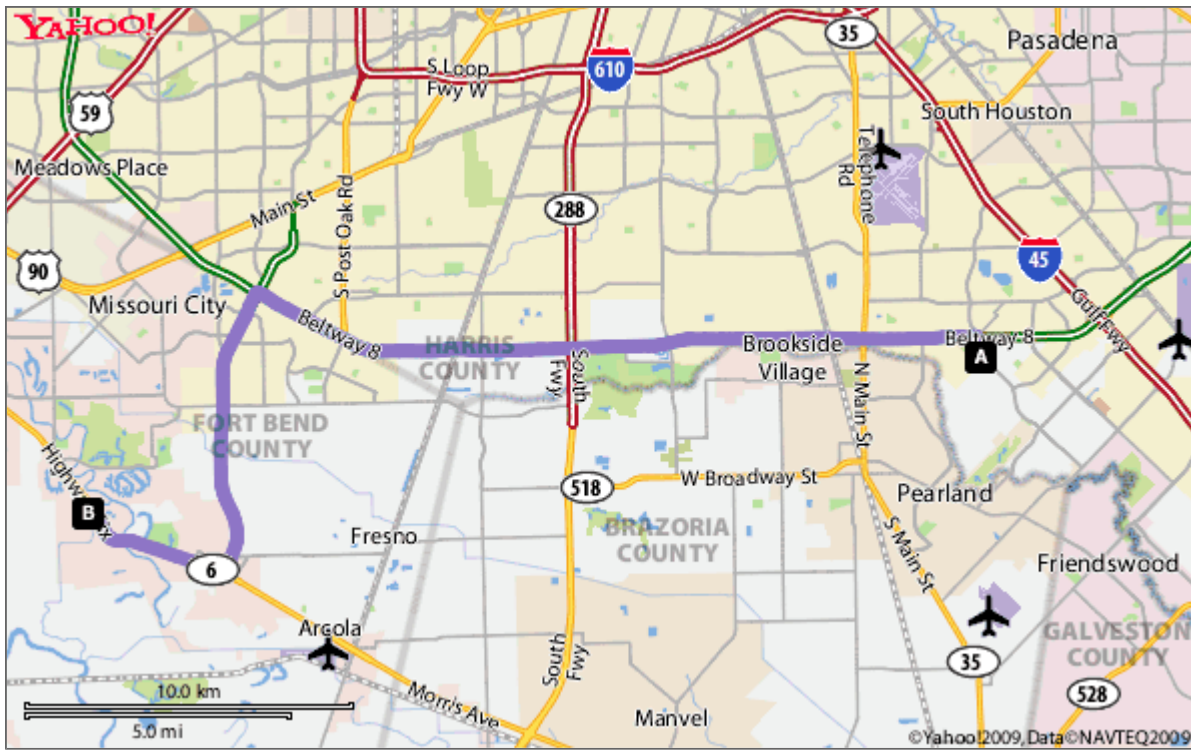

Directions to 7007 Knights Ct, Missouri City, TX 77459-6111

Total Time: 30 mins, Total Distance: 25.1 mi

	Distance
A 1. Start at 10220 BLACKHAWK BLVD, HOUSTON going toward J FRANK DOBIE HIGH SCHOOL RD	go 0.1 mi
2. Make a U-Turn at J FRANK DOBIE HIGH SCHOOL RD onto BLACKHAWK BLVD	go 0.56 mi
3. Turn L on BELTWAY 8	go 0.66 mi
4. Take L ramp onto S SAM HOUSTON TOLLWAY W toward SAM HOUSTON TOLLWAY WEST (Toll applies)	go 14.07 mi
5. Take the SOUTH FORT BEND TOLL ROAD/NORTH FORT BEND TOLL ROAD exit onto BELTWAY 8 (Toll applies)	go 0.46 mi
6. Turn L on HILLCROFT AVE	go 0.33 mi
7. Take L ramp onto FORT BEND PARKWAY TOLL RD toward FORT BEND PARKWAY TOLL ROAD (Toll applies)	go 5.74 mi
8. Exit onto HIGHWAY SIX(TX-6)	go 3.08 mi
9. Turn L on KNIGHTS CT	go 0.11 mi
B 10. Arrive at 7007 KNIGHTS CT, MISSOURI CITY, on the L	

Time: 30 mins, Distance: 25.1 mi

When using any driving directions or map, it's a good idea to do a reality check and make sure the road still exists, watch out for construction, and follow all traffic safety precautions. This is only to be used as an aid in planning.